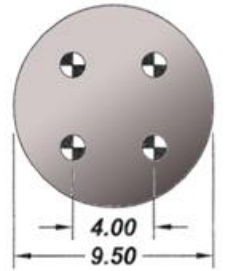

Firestone

Side View

Top Bead Plate

ASA-92-8-243

Bottom Plate/
Piston

Special Price

1R13-155

WELL
INTERPARTS
Contact Us