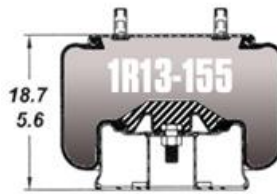

Firestone

Side View

Top Bead Plate

ASA-92-8-243

Bottom Plate/
Piston

Special Price

1R13-155

WELL
INTERPARTS
Contact Us