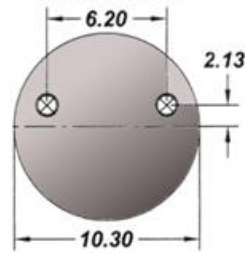

Firestone

Side View

Top Bead Plate

ASA-92-8-243

Bottom Plate/
Piston

Special Price

1R13-155

WELL
INTERPARTS
Contact Us